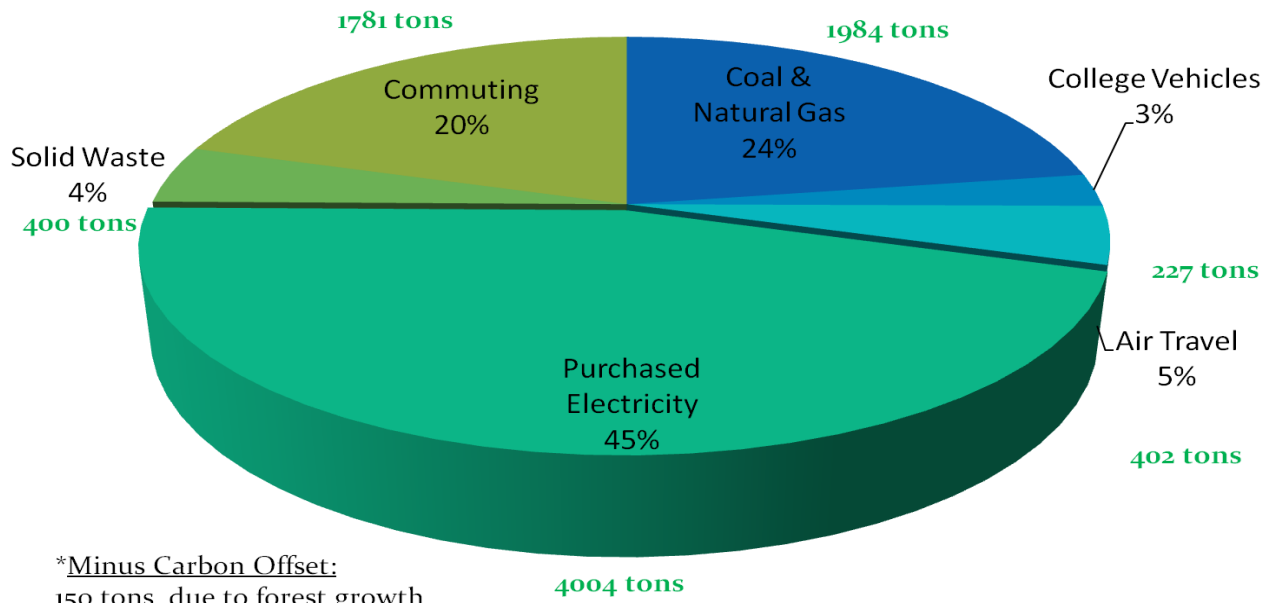

Greenhouse Gas Inventory 2008 Carbon Equivalent of 8648 tons*

Greenhouse Gas Inventory 2009 Carbon Equivalent of 8489 tons*